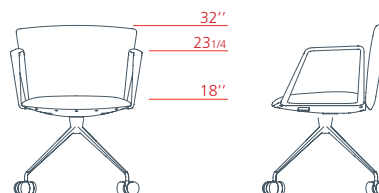

1VE4324 L 24 3/4 P 21 3/4 H 40 1/4

Conference medium-backrest armchair with upholstered armrest, 4-star base on feet with automatic seat return mechanism

1VE4422 L 24 3/4 P 21 3/4 H 40 1/4

Conference medium-backrest armchair with aluminium armrest, 4-star base on feet with automatic seat return mechanism

1VE4424 L 24 3/4 P 21 3/4 H 40 1/4

Vela

Conference

Conference low-backrest armchair with upholstered armrest, 4-star fixed base on castors

1VE4112 L 24^{3/4} P 22^{3/4} H 32"

Conference low-backrest armchair with aluminium armrest, 4-star fixed base on castors

1VE4114 L 24^{3/4} P 22^{3/4} H 32"

Conference low-backrest armchair with upholstered armrest, 4-star swivel base on feet

1VE4312 L 24^{3/4} P 21^{3/4} H 32"

Conference low-backrest armchair with aluminium armrest, 4-star swivel base on feet