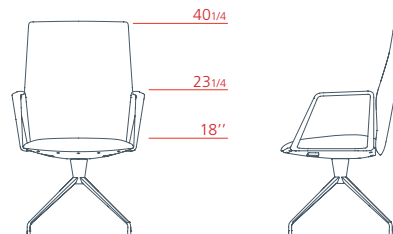

1VE5514 L 24 3/4 P 27" H 29 3/4 - 34"

Vela

Conference

Conference medium-backrest armchair with upholstered armrest, 4-star fixed base on castors

1VE4122 L 24 3/4 P 22 3/4 H 40 1/4

Conference medium-backrest armchair with aluminium armrest, 4-star fixed base on castors

1VE4124 L 24 3/4 P 22 3/4 H 40 1/4

Conference medium-backrest armchair with upholstered armrest, 4-star swivel base on feet

1VE4322 L 24 3/4 P 21 3/4 H 40 1/4

Conference medium-backrest armchair with aluminium armrest, 4-star swivel base on feet

1VE4324 L 24 3/4 P 21 3/4 H 40 1/4

Conference medium-backrest armchair with upholstered armrest, 4-star base on feet with automatic seat return mechanism

1VE4422 L 24 3/4 P 21 3/4 H 40 1/4

Conference medium-backrest armchair with aluminium armrest, 4-star base on feet with automatic seat return mechanism