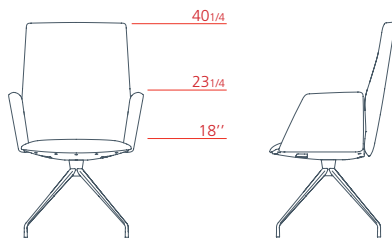

1VE5524 L 24 3/4 P 27" H 38 1/4 - 42 1/4

Executive low-backrest armchair with upholstered armrest, 5-star swivel base on castors, adjustable height

1VE5512 L 24 3/4 P 27" H 29 3/4 - 34"

Executive low-backrest armchair with aluminium armrest, 5-star swivel base on castors, adjustable height

1VE5514 L 24 3/4 P 27" H 29 3/4 - 34"

Vela

Conference

Conference medium-backrest armchair with upholstered armrest, 4-star fixed base on castors

1VE4122 L 24 3/4 P 22 3/4 H 40 1/4

Conference medium-backrest armchair with aluminium armrest, 4-star fixed base on castors

1VE4124 L 24 3/4 P 22 3/4 H 40 1/4

Conference medium-backrest armchair with upholstered armrest, 4-star swivel base on feet

1VE4322 L 24 3/4 P 21 3/4 H 40 1/4

Conference medium-backrest armchair with aluminium armrest, 4-star swivel base on feet