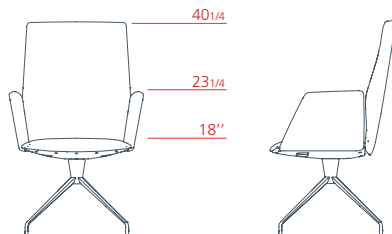

1VE5514 L 24 3/4 P 27" H 29 3/4 - 34"

Vela

Conference

Conference medium-backrest armchair with upholstered armrest, 4-star fixed base on castors

1VE4122 L 24 3/4 P 22 3/4 H 40 1/4

Conference medium-backrest armchair with aluminium armrest, 4-star fixed base on castors

1VE4124 L 24 3/4 P 22 3/4 H 40 1/4

Conference medium-backrest armchair with upholstered armrest, 4-star swivel base on feet

1VE4322 L 24 3/4 P 21 3/4 H 40 1/4

Conference medium-backrest armchair with aluminium armrest, 4-star swivel base on feet

1VE4324 L 24 3/4 P 21 3/4 H 40 1/4

Conference medium-backrest armchair with upholstered armrest, 4-star base on feet with automatic seat return mechanism

1VE4422 L 24 3/4 P 21 3/4 H 40 1/4

Conference medium-backrest armchair with aluminium armrest, 4-star base on feet with automatic seat return mechanism