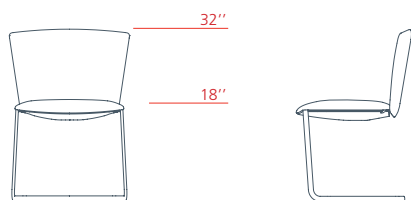

Vela

Visitors

Visitors low-backrest chair, cantilever base
1VE2010 L 22¹/₂ P 21³/₄ H 32"