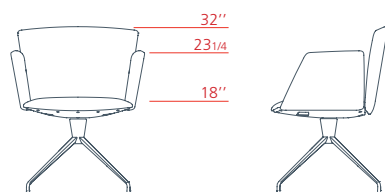

1VE4424 L 24 3/4 P 21 3/4 H 40 1/4

Vela

Conference

Conference low-backrest armchair with upholstered armrest, 4-star fixed base on castors

1VE4112 L 24^{3/4} P 22^{3/4} H 32"

Conference low-backrest armchair with aluminium armrest, 4-star fixed base on castors

1VE4114 L 24^{3/4} P 22^{3/4} H 32"

Conference low-backrest armchair with upholstered armrest, 4-star swivel base on feet

1VE4312 L 24^{3/4} P 21^{3/4} H 32"

Conference low-backrest armchair with aluminium armrest, 4-star swivel base on feet

1VE4314 L 24^{3/4} P 21^{3/4} H 32"

Conference low-backrest armchair with upholstered armrest, 4-star base on feet with automatic seat return mechanism

1VE4412 L 24^{3/4} P 21^{3/4} H 32"

Conference medium-backrest armchair with aluminium armrest, 4-star base on feet with automatic seat return mechanism