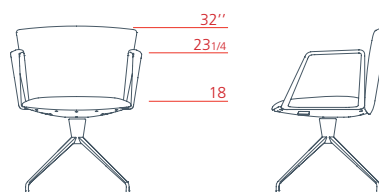

1VE4424 L 24 3/4 P 21 3/4 H 40 1/4

Vela

Conference

Conference low-backrest armchair with upholstered armrest, 4-star fixed base on castors

1VE4112 L 24^{3/4} P 22^{3/4} H 32"

Conference low-backrest armchair with aluminium armrest, 4-star fixed base on castors

1VE4114 L 24^{3/4} P 22^{3/4} H 32"

Conference low-backrest armchair with upholstered armrest, 4-star swivel base on feet

1VE4312 L 24^{3/4} P 21^{3/4} H 32"

Conference low-backrest armchair with aluminium armrest, 4-star swivel base on feet

1VE4314 L 24^{3/4} P 21^{3/4} H 32"

Conference low-backrest armchair with upholstered armrest, 4-star base on feet with automatic seat return mechanism

1VE4412 L 24^{3/4} P 21^{3/4} H 32"

Conference medium-backrest armchair with aluminium armrest, 4-star base on feet with automatic seat return mechanism