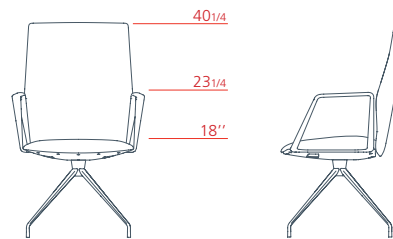

1VE5524 L 24 3/4 P 27" H 38 1/4 - 42 1/4

Executive low-backrest armchair with upholstered armrest, 5-star swivel base on castors, adjustable height

1VE5512 L 24 3/4 P 27" H 29 3/4 - 34"

Executive low-backrest armchair with aluminium armrest, 5-star swivel base on castors, adjustable height

1VE5514 L 24 3/4 P 27" H 29 3/4 - 34"

Vela

Conference

Conference medium-backrest armchair with upholstered armrest, 4-star fixed base on castors

1VE4122 L 24 3/4 P 22 3/4 H 40 1/4

Conference medium-backrest armchair with aluminium armrest, 4-star fixed base on castors

1VE4124 L 24 3/4 P 22 3/4 H 40 1/4

Conference medium-backrest armchair with upholstered armrest, 4-star swivel base on feet

1VE4322 L 24 3/4 P 21 3/4 H 40 1/4

Conference medium-backrest armchair with aluminium armrest, 4-star swivel base on feet