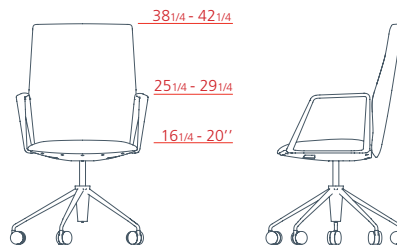

DESIGNER

Lievore Altherr Molina

Vela

Executive

Executive high-backrest armchair with upholstered armrest, 5-star swivel base on castors, adjustable height

1VE5532 L 24 3/4 P 27" H 45 3/4 - 49 1/2

Executive high-backrest armchair with aluminium armrest, 5-star swivel base on castors, adjustable height

1VE5534 L 24 3/4 P 27" H 45 3/4 - 49 1/2

Executive medium-backrest armchair with upholstered armrest, 5-star swivel base on castors, adjustable height

1VE5522 L 24 3/4 P 27" H 38 1/4 - 42 1/4

Executive medium-backrest armchair with aluminium armrest, 5-star swivel base on castors, adjustable height

1VE5524 L 24 3/4 P 27" H 38 1/4 - 42 1/4

Executive low-backrest armchair with upholstered armrest, 5-star swivel base on castors, adjustable height

1VE5512 L 24 3/4 P 27" H 29 3/4 - 34"

Executive low-backrest armchair with aluminium armrest, 5-star swivel base on castors, adjustable height