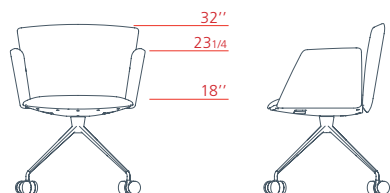

1VE4124 L 24 3/4 P 22 3/4 H 40 1/4

Conference medium-backrest armchair with upholstered armrest, 4-star swivel base on feet

1VE4322 L 24 3/4 P 21 3/4 H 40 1/4

Conference medium-backrest armchair with aluminium armrest, 4-star swivel base on feet

1VE4324 L 24 3/4 P 21 3/4 H 40 1/4

Conference medium-backrest armchair with upholstered armrest, 4-star base on feet with automatic seat return mechanism

1VE4422 L 24 3/4 P 21 3/4 H 40 1/4

Conference medium-backrest armchair with aluminium armrest, 4-star base on feet with automatic seat return mechanism

1VE4424 L 24 3/4 P 21 3/4 H 40 1/4

Vela

Conference

Conference low-backrest armchair with upholstered armrest, 4-star fixed base on castors

1VE4112 L 24^{3/4} P 22^{3/4} H 32"

Conference low-backrest armchair with aluminium armrest, 4-star fixed base on castors