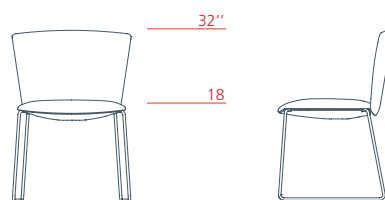

1VE4114 L 24^{3/4} P 22^{3/4} H 32"

Conference low-backrest armchair with upholstered armrest, 4-star swivel base on feet

1VE4312 L 24^{3/4} P 21^{3/4} H 32"

Conference low-backrest armchair with aluminium armrest, 4-star swivel base on feet

1VE4314 L 24^{3/4} P 21^{3/4} H 32"

Conference low-backrest armchair with upholstered armrest, 4-star base on feet with automatic seat return mechanism

1VE4412 L 24^{3/4} P 21^{3/4} H 32"

Conference medium-backrest armchair with aluminium armrest, 4-star base on feet with automatic seat return mechanism

1VE4414 L 24^{3/4} P 21^{3/4} H 32"

Vela

Visitors

Visitors low-backrest chair, cantilever base
1VE2010 L 22¹/₂ P 21³/₄ H 32"

Visitors low-backrest chair, sled base
1VE3010 L 22¹/₂ P 21³/₄ H 32"

Visitors low-backrest chair, 4 wooden leg base
1VE1010 L 22¹/₂ P 21³/₄ H 32"