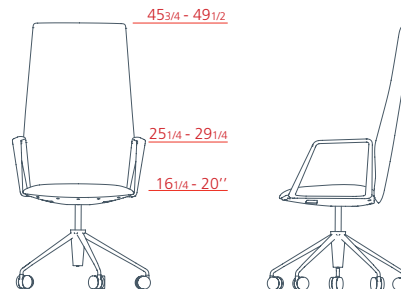

DESIGNER

Lievore Altherr Molina

Vela

Executive

Executive high-backrest armchair with upholstered armrest, 5-star swivel base on castors, adjustable height

1VE5532 L 24 3/4 P 27" H 45 3/4 - 49 1/2

Executive high-backrest armchair with aluminium armrest, 5-star swivel base on castors, adjustable height

1VE5534 L 24 3/4 P 27" H 45 3/4 - 49 1/2

Executive medium-backrest armchair with upholstered armrest, 5-star swivel base on castors, adjustable height

1VE5522 L 24 3/4 P 27" H 38 1/4 - 42 1/4

Executive medium-backrest armchair with aluminium armrest, 5-star swivel base on castors, adjustable height

1VE5524 L 24 3/4 P 27" H 38 1/4 - 42 1/4

Executive low-backrest armchair with upholstered armrest, 5-star swivel base on castors, adjustable height

1VE5512 L 24 3/4 P 27" H 29 3/4 - 34"

Executive low-backrest armchair with aluminium armrest, 5-star swivel base on castors, adjustable height

1VE5514 L 24 3/4 P 27" H 29 3/4 - 34"

Vela

Conference

Conference medium-backrest armchair with upholstered armrest, 4-star fixed base on castors

1VE4122 L 24 3/4 P 22 3/4 H 40 1/4

Conference medium-backrest armchair with aluminium armrest, 4-star fixed base on castors