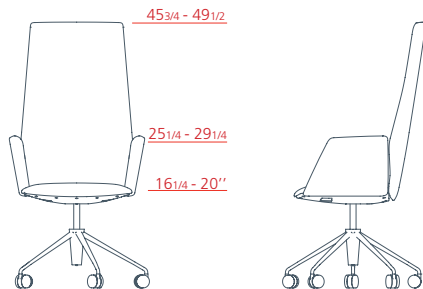

DESIGNER

Lievore Altherr Molina

Vela

Executive

Executive high-backrest armchair with upholstered armrest, 5-star swivel base on castors, adjustable height

1VE5532 L 24 3/4 P 27" H 45 3/4 - 49 1/2

Executive high-backrest armchair with aluminium armrest, 5-star swivel base on castors, adjustable height

1VE5534 L 24 3/4 P 27" H 45 3/4 - 49 1/2

Executive medium-backrest armchair with upholstered armrest, 5-star swivel base on castors, adjustable height

1VE5522 L 24 3/4 P 27" H 38 1/4 - 42 1/4

Executive medium-backrest armchair with aluminium armrest, 5-star swivel base on castors, adjustable height

1VE5514 L 24 3/4 P 27" H 29 3/4 - 34"

Vela

Conference

Conference medium-backrest armchair with upholstered armrest, 4-star fixed base on castors

1VE4122 L 24 3/4 P 22 3/4 H 40 1/4

Conference medium-backrest armchair with aluminium armrest, 4-star fixed base on castors

1VE4314 L 24^{3/4} P 21^{3/4} H 32"

Conference low-backrest armchair with upholstered armrest, 4-star base on feet with automatic seat return mechanism

1VE4412 L 24^{3/4} P 21^{3/4} H 32"

Conference medium-backrest armchair with aluminium armrest, 4-star base on feet with automatic seat return mechanism