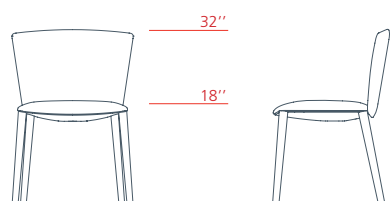

1VE4314 L 24^{3/4} P 21^{3/4} H 32"

Conference low-backrest armchair with upholstered armrest, 4-star base on feet with automatic seat return mechanism

1VE4412 L 24^{3/4} P 21^{3/4} H 32"

Conference medium-backrest armchair with aluminium armrest, 4-star base on feet with automatic seat return mechanism

1VE4414 L 24^{3/4} P 21^{3/4} H 32"

Vela

Visitors

Visitors low-backrest chair, cantilever base
1VE2010 L 22¹/₂ P 21³/₄ H 32"

Visitors low-backrest chair, sled base
1VE3010 L 22¹/₂ P 21³/₄ H 32"

Visitors low-backrest chair, 4 wooden leg base
1VE1010 L 22¹/₂ P 21³/₄ H 32"