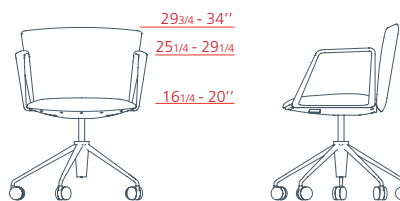

DESIGNER

Lievore Altherr Molina

Vela

Executive

Executive high-backrest armchair with upholstered armrest, 5-star swivel base on castors, adjustable height

1VE5532 L 24 3/4 P 27" H 45 3/4 - 49 1/2

Executive high-backrest armchair with aluminium armrest, 5-star swivel base on castors, adjustable height

1VE5534 L 24 3/4 P 27" H 45 3/4 - 49 1/2

Executive medium-backrest armchair with upholstered armrest, 5-star swivel base on castors, adjustable height

1VE5522 L 24 3/4 P 27" H 38 1/4 - 42 1/4

Executive medium-backrest armchair with aluminium armrest, 5-star swivel base on castors, adjustable height

1VE5524 L 24 3/4 P 27" H 38 1/4 - 42 1/4

Executive low-backrest armchair with upholstered armrest, 5-star swivel base on castors, adjustable height

1VE5512 L 24 3/4 P 27" H 29 3/4 - 34"

Executive low-backrest armchair with aluminium armrest, 5-star swivel base on castors, adjustable height

1VE5514 L 24 3/4 P 27" H 29 3/4 - 34"

Vela

Conference

Conference medium-backrest armchair with upholstered armrest, 4-star fixed base on castors

1VE4122 L 24 3/4 P 22 3/4 H 40 1/4

Conference medium-backrest armchair with aluminium armrest, 4-star fixed base on castors