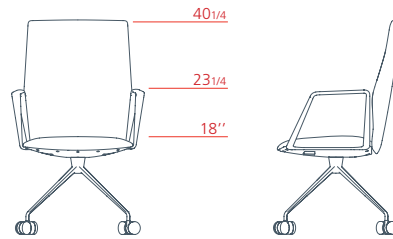

1VE5524 L 24 3/4 P 27" H 38 1/4 - 42 1/4

Executive low-backrest armchair with upholstered armrest, 5-star swivel base on castors, adjustable height

1VE5512 L 24 3/4 P 27" H 29 3/4 - 34"

Executive low-backrest armchair with aluminium armrest, 5-star swivel base on castors, adjustable height

1VE5514 L 24 3/4 P 27" H 29 3/4 - 34"

Vela

Conference

Conference medium-backrest armchair with upholstered armrest, 4-star fixed base on castors

1VE4122 L 24 3/4 P 22 3/4 H 40 1/4

Conference medium-backrest armchair with aluminium armrest, 4-star fixed base on castors

1VE4124 L 24 3/4 P 22 3/4 H 40 1/4

Conference medium-backrest armchair with upholstered armrest, 4-star swivel base on feet

1VE4322 L 24 3/4 P 21 3/4 H 40 1/4

Conference medium-backrest armchair with aluminium armrest, 4-star swivel base on feet