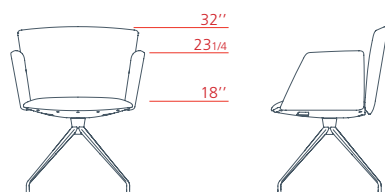

1VE4424 L 24 3/4 P 21 3/4 H 40 1/4

Vela

Conference

Conference low-backrest armchair with upholstered armrest, 4-star fixed base on castors

1VE4112 L 24^{3/4} P 22^{3/4} H 32"

Conference low-backrest armchair with aluminium armrest, 4-star fixed base on castors

1VE4114 L 24^{3/4} P 22^{3/4} H 32"

Conference low-backrest armchair with upholstered armrest, 4-star swivel base on feet

1VE4312 L 24^{3/4} P 21^{3/4} H 32"

Conference low-backrest armchair with aluminium armrest, 4-star swivel base on feet