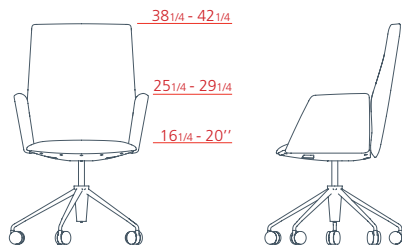

DESIGNER

Lievore Altherr Molina

Vela

Executive

Executive high-backrest armchair with upholstered armrest, 5-star swivel base on castors, adjustable height

1VE5532 L 24 3/4 P 27" H 45 3/4 - 49 1/2

Executive high-backrest armchair with aluminium armrest, 5-star swivel base on castors, adjustable height

1VE5534 L 24 3/4 P 27" H 45 3/4 - 49 1/2

Executive medium-backrest armchair with upholstered armrest, 5-star swivel base on castors, adjustable height

1VE5522 L 24 3/4 P 27" H 38 1/4 - 42 1/4

Executive medium-backrest armchair with aluminium armrest, 5-star swivel base on castors, adjustable height

1VE5524 L 24 3/4 P 27" H 38 1/4 - 42 1/4

Executive low-backrest armchair with upholstered armrest, 5-star swivel base on castors, adjustable height

1VE5512 L 24 3/4 P 27" H 29 3/4 - 34"

Executive low-backrest armchair with aluminium armrest, 5-star swivel base on castors, adjustable height