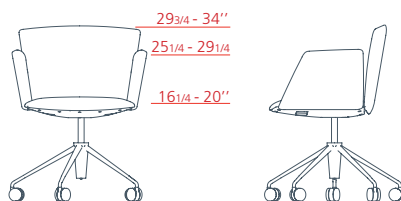

DESIGNER

Lievore Altherr Molina

Vela

Executive

Executive high-backrest armchair with upholstered armrest, 5-star swivel base on castors, adjustable height

1VE5532 L 24 3/4 P 27" H 45 3/4 - 49 1/2

Executive high-backrest armchair with aluminium armrest, 5-star swivel base on castors, adjustable height

1VE5534 L 24 3/4 P 27" H 45 3/4 - 49 1/2

Executive medium-backrest armchair with upholstered armrest, 5-star swivel base on castors, adjustable height

1VE5522 L 24 3/4 P 27" H 38 1/4 - 42 1/4

Executive medium-backrest armchair with aluminium armrest, 5-star swivel base on castors, adjustable height

1VE5524 L 24 3/4 P 27" H 38 1/4 - 42 1/4

Executive low-backrest armchair with upholstered armrest, 5-star swivel base on castors, adjustable height

1VE5512 L 24 3/4 P 27" H 29 3/4 - 34"

Executive low-backrest armchair with aluminium armrest, 5-star swivel base on castors, adjustable height

1VE5514 L 24 3/4 P 27" H 29 3/4 - 34"

Vela

Conference

Conference medium-backrest armchair with upholstered armrest, 4-star fixed base on castors

1VE4122 L 24 3/4 P 22 3/4 H 40 1/4

Conference medium-backrest armchair with aluminium armrest, 4-star fixed base on castors