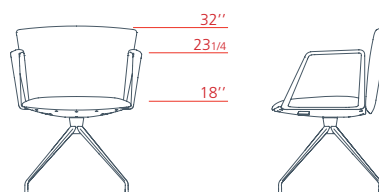

1VE4424 L 24 3/4 P 21 3/4 H 40 1/4

Vela

Conference

Conference low-backrest armchair with upholstered armrest, 4-star fixed base on castors

1VE4112 L 24^{3/4} P 22^{3/4} H 32"

Conference low-backrest armchair with aluminium armrest, 4-star fixed base on castors

1VE4114 L 24^{3/4} P 22^{3/4} H 32"

Conference low-backrest armchair with upholstered armrest, 4-star swivel base on feet

1VE4312 L 24^{3/4} P 21^{3/4} H 32"

Conference low-backrest armchair with aluminium armrest, 4-star swivel base on feet