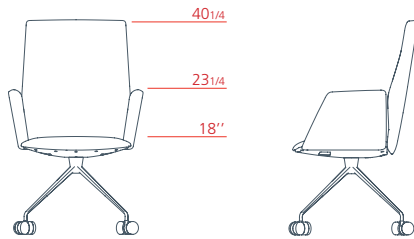

DESIGNER

Lievore Altherr Molina

Vela

Executive

Executive high-backrest armchair with upholstered armrest, 5-star swivel base on castors, adjustable height

1VE5532 L 24 3/4 P 27" H 45 3/4 - 49 1/2

Executive high-backrest armchair with aluminium armrest, 5-star swivel base on castors, adjustable height

1VE5534 L 24 3/4 P 27" H 45 3/4 - 49 1/2

Executive medium-backrest armchair with upholstered armrest, 5-star swivel base on castors, adjustable height

1VE5522 L 24 3/4 P 27" H 38 1/4 - 42 1/4

Executive medium-backrest armchair with aluminium armrest, 5-star swivel base on castors, adjustable height

1VE5524 L 24 3/4 P 27" H 38 1/4 - 42 1/4

Executive low-backrest armchair with upholstered armrest, 5-star swivel base on castors, adjustable height

1VE5512 L 24 3/4 P 27" H 29 3/4 - 34"

Executive low-backrest armchair with aluminium armrest, 5-star swivel base on castors, adjustable height

1VE5514 L 24 3/4 P 27" H 29 3/4 - 34"

Vela

Conference

Conference medium-backrest armchair with upholstered armrest, 4-star fixed base on castors

1VE4122 L 24 3/4 P 22 3/4 H 40 1/4

Conference medium-backrest armchair with aluminium armrest, 4-star fixed base on castors